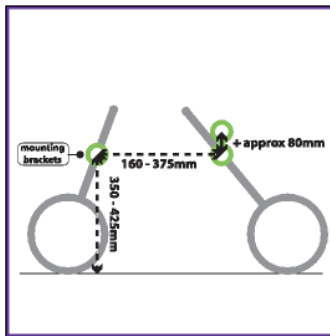

Safety 1st	Zapp
Silver Cross	Surf
	Classic
	S4
Steelcraft	Strider
Stokke	Xplory
Stroll-Air	Spider Duo
Teutonia	Mistral
	Elegance
	Primus
	Y2K
TFK	Buggster
	Joggster III
	Twiner Twist
Traxx	Marlin 3 & 4
Urban Detour	Vesta

Revelo does not guarantee that the Buggypod will fit every make and model of pushchair. Customers should always follow our guidelines:

The Buggypod can be attached to most buggies and pushchairs including twin buggies and 3 wheelers. The strap of the mounting brackets can be tightened around most buggy and pushchair frames. The frames can be oval, square, round, thick or thin. Size 51 brackets fit frames up to 5 cm diameter. Size 70 brackets fit frames more than 5 cm diameter

To assess whether the Buggypod will fit your pushchair, you should check that there are exposed fixture points on two major frame bars on the right hand side of your pushchair. The rear fixture point needs to be approximately 35-43 cm from the floor. The front fixture point can be level with the rear fixture point or up to approx. 8 cm higher. Both fixture points need to be between 16 - 37.5 cm apart.

You cannot fit a bracket around two parallel telescopic bars, as the bars may slide alongside each other or split apart when folding pushchair (e.g. Bebeconfort Loola). You can fit the bracket on one telescopic bar if there is a gap of minimum 2 mm between the bars (e.g. Mamas and Papas Pliko).

Check that the mounting brackets, once fitted, do not interfere with the braking system or folding mechanism of the host pushchair.

Check that the bar to which you are fitting the bracket is vertical (looking from the rear or front), so that the bracket and Buggypod will sit vertically too.

The front bracket can be fitted slightly higher than the rear bracket if it helps achieve a good connection. The Buggypod seat will then tilt back gently (as with many pushchairs) and you may in any case prefer that.