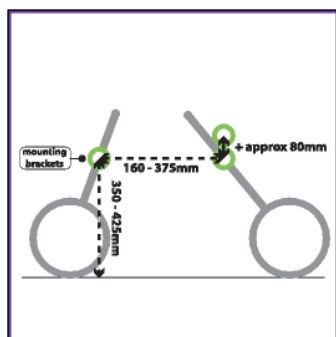

Revelo does not guarantee that the Buggypod will fit every make and model of pushchair. Customers should always follow our guidelines:

The Buggypod can be attached to most buggies and pushchairs including twin buggies and 3 wheelers.

The strap of the mounting brackets can be tightened around most buggy and pushchair frames.

The frames can be oval, square, round, thick or thin.

Size 51 brackets fit frames up to 4 cm diameter. Size 70 brackets fit frames more than 4 cm diameter

The Buggypod is supplied with a set of size 51 brackets included. Size 70 brackets are available to purchase separately.

To assess whether the Buggypod will fit your pushchair, you should check that there are exposed fixture points

on two major frame bars on the right hand side of your pushchair.

The rear fixture point needs to be approximately 35-43 cm from the floor. The front fixture point

can be level with the rear fixture point or up to approx. 8 cm higher.

Both fixture points need to be between 16 - 37.5 cm apart.

You cannot fit a bracket around two parallel telescopic bars, as the bars may slide alongside each other or split apart when folding pushchair (e.g. Bebeconfort Lool:

You can fit the bracket on one telescopic bar if there is a gap of minimum 2 mm between the bars (e.g. Mamas and Papas Pliko).

Check that the mounting brackets, once fitted, do not interfere with the braking system or folding mechanism of the host pushchair.

Check that the bar to which you are fitting the bracket is vertical (looking from the rear or front), so that the bracket and Buggypod will sit vertically too.

The front bracket can be fitted slightly higher than the rear bracket if it helps achieve a good connection.

The Buggypod seat will then tilt back gently (as with many pushchairs) and you may in any case prefer that.

You may find it helpful to look at the images of the Buggypod attached to a number of pushchair models in the Support pages at www.buggypod.com.

If you are still unsure about whether the Buggypod will fit your pushchair, you can call our Helpline

on 0870 850 3463 (M-F, 09:30-17:00) or email us at support@revelo.co.uk and we shall endeavour to help you. .

Your local retailer may also be able to advise on fitting.