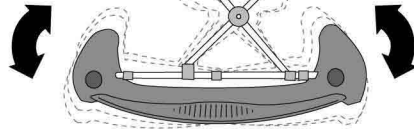

CAR BABY WALKER

INSTRUCTION MANUAL

⚠ WARNING:

YOU ARE ADVISED TO READ THESE INSTRUCTIONS CAREFULLY AND EXAMINE THE PRODUCT BEFORE PUTTING YOUR CHILD INTO IT. KEEP THESE INSTRUCTIONS FOR FUTURE REFERENCE. THE CHILD MAY BE INJURED IF YOU DO NOT FOLLOW THESE INSTRUCTIONS.

A
To fit up the seat pad & deflector & rearview mirror & wheels & labels.
9 fixings with buttonhole.

C
To fit

- 1 - To unfold the baby walker, remove the tray from the base.
- 2 - To adjust the height, turn the button then press it. The position locks automatically when you release the button.
- 3 - To fold the baby walker back down: turn the button, press it and lower the tray towards the base.