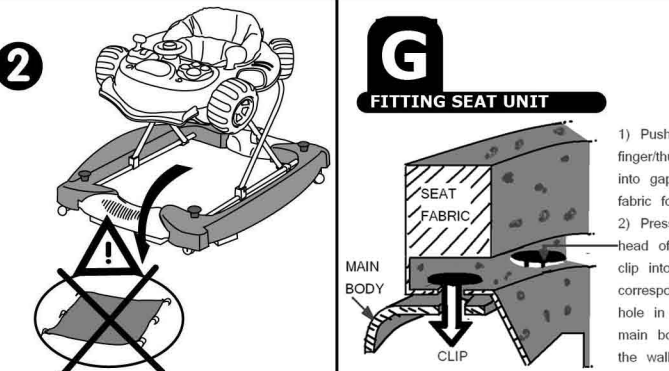

ALWAYS CHECK PARTS REGULARLY FOR TIGHTNESS OF SCREWS, NUTS AND OTHER FASTENERS - TIGHTEN IF REQUIRED. TO MAINTAIN THE SAFETY OF YOUR NURSERY PRODUCT, SEEK PROMPT REPAIRS FOR BENT, TORN, WORN OR BROKEN PARTS.

A
To fit up the seat pad & deflector & rearview mirror & wheels & labels.
9 fixings with buttonhole.

C
To fit

- 1 - To unfold the baby walker, remove the tray from the base.
- 2 - To adjust the height, turn the button then press it. The position locks automatically when you release the button.
- 3 - To fold the baby walker back down: turn the button, press it and lower the tray towards the base.

D
To fit the tray

• **Battery not supplied**

CAUTION! : Do not recharge batteries. When inserting batteries or accumulators, make sure the polarity is right. Do not mix old and new batteries or accumulators. Do not mix different makes of battery or accumulator. Only use the types of battery or accumulator recommended. Remove used batteries or accumulators from the toy. Do not short-circuit the battery or accumulator terminals. Accumulators should be removed from the toy before charging whenever possible. Recharging accumulators should always be supervised by an adult.