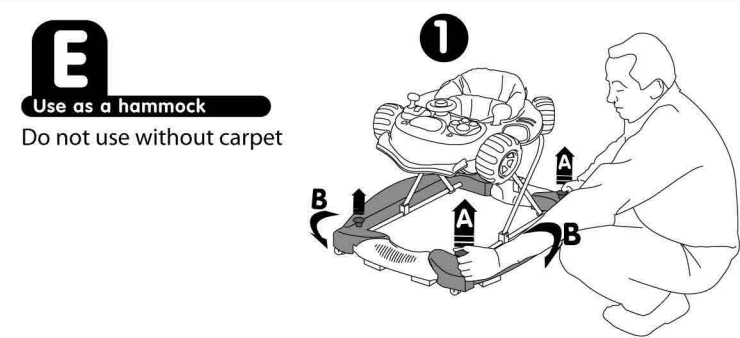

D
To fit the tray

• **Battery not supplied**

CAUTION! : Do not recharge batteries. When inserting batteries or accumulators, make sure the polarity is right. Do not mix old and new batteries or accumulators. Do not mix different makes of battery or accumulator. Only use the types of battery or accumulator recommended. Remove used batteries or accumulators from the toy. Do not short-circuit the battery or accumulator terminals. Accumulators should be removed from the toy before charging whenever possible. Recharging accumulators should always be supervised by an adult.