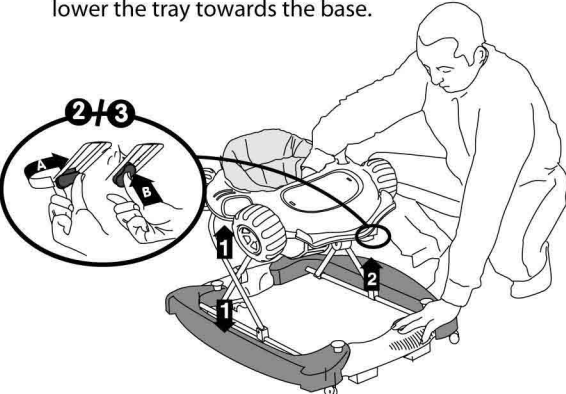

A
To fit up the seat pad & deflector & rearview mirror & wheels & labels.
9 fixings with buttonhole.

C
To fit

1. 1 - To unfold the baby walker, remove the tray from the base.
2. 2 - To adjust the height, turn the button then press it. The position locks automatically when you release the button.
3. 3 - To fold the baby walker back down: turn the button, press it and lower the tray towards the base.

D
To fit the tray

• **Battery not supplied**

CAUTION! : Do not recharge batteries. When inserting batteries or accumulators, make sure the polarity is right. Do not mix old and new batteries or accumulators. Do not mix different makes of battery or accumulator. Only use the types of battery or accumulator recommended. Remove used batteries or accumulators from the toy. Do not short-circuit the battery or accumulator terminals. Accumulators should be removed from the toy before charging whenever possible. Recharging accumulators should always be supervised by an adult.

⚠ WARNING:

- Never leave the child unsupervised.
- Not suitable for children able to walk.
- Not suitable for children weighing over 12 kg.
- Not suitable for children who are unable to sit up unaided.
- Not appropriate for children aged less than 6 months.