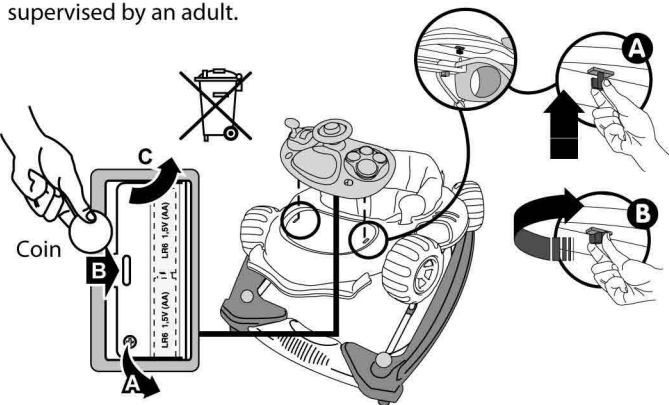

ALWAYS CHECK PARTS REGULARLY FOR TIGHTNESS OF SCREWS, NUTS AND OTHER FASTENERS - TIGHTEN IF REQUIRED. TO MAINTAIN THE SAFETY OF YOUR NURSERY PRODUCT, SEEK PROMPT REPAIRS FOR BENT, TORN, WORN OR BROKEN PARTS.

A
To fit up the seat pad & deflector & rearview mirror & wheels & labels.
9 fixings with buttonhole.

C
To fit

- 1 - To unfold the baby walker, remove the tray from the base.
- 2 - To adjust the height, turn the button then press it. The position locks automatically when you release the button.
- 3 - To fold the baby walker back down: turn the button, press it and lower the tray towards the base.

D
To fit the tray

• **Battery not supplied**

CAUTION! : Do not recharge batteries. When inserting batteries or accumulators, make sure the polarity is right. Do not mix old and new batteries or accumulators. Do not mix different makes of battery or accumulator. Only use the types of battery or accumulator recommended. Remove used batteries or accumulators from the toy. Do not short-circuit the battery or accumulator terminals. Accumulators should be removed from the toy before charging whenever possible. Recharging accumulators should always be supervised by an adult.