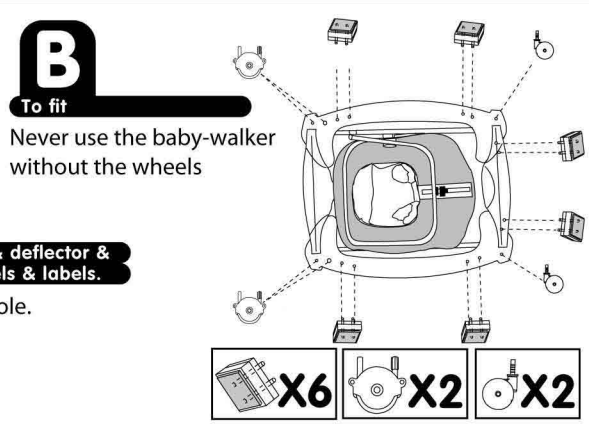

A
To fit up the seat pad & deflector & rearview mirror & wheels & labels.
9 fixings with buttonhole.

C
To fit

- 1 - To unfold the baby walker, remove the tray from the base.
- 2 - To adjust the height, turn the button then press it. The position locks automatically when you release the button.
- 3 - To fold the baby walker back down: turn the button, press it and lower the tray towards the base.