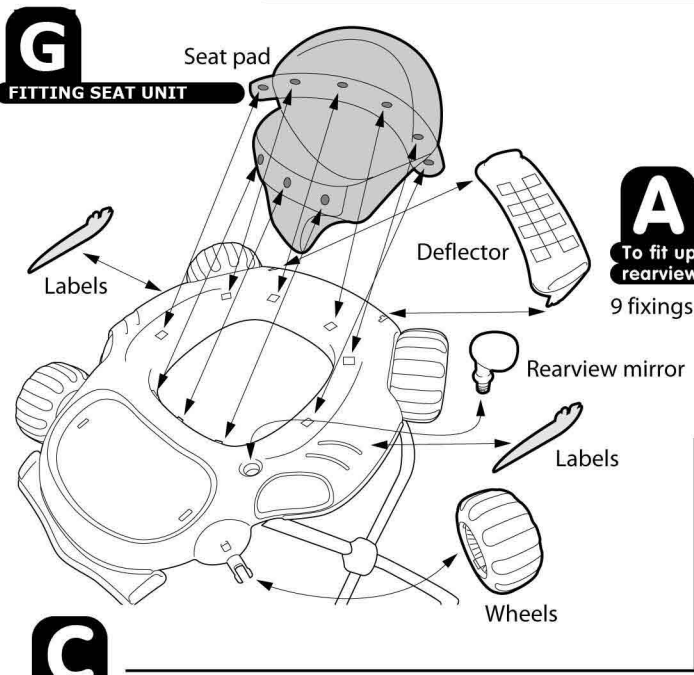

NON REMOVABLE FABRIC COVERS AND TRIMS MAY BE CLEANED USING A DAMP SPONGE WITH SOAP OR MILD DETERGENT. ALLOW IT TO DRY COMPLETELY BEFORE FOLDING OR STORING IT AWAY.

IN SOME CLIMATES THE COVERS AND TRIMS MAY BE AFFECTED BY MOULD AND MILDEW. TO HELP PREVENT THIS OCCURRING, DO NOT FOLD OR STORE THE PRODUCT IF IT IS DAMP OR WET. ALWAYS STORE THE PRODUCT IN A WELL VENTILATED AREA.

ALWAYS CHECK PARTS REGULARLY FOR TIGHTNESS OF SCREWS, NUTS AND OTHER FASTENERS - TIGHTEN IF REQUIRED. TO MAINTAIN THE SAFETY OF YOUR NURSERY PRODUCT, SEEK PROMPT REPAIRS FOR BENT, TORN, WORN OR BROKEN PARTS.

A
To fit up the seat pad & deflector & rearview mirror & wheels & labels.
9 fixings with buttonhole.

C
To fit

- 1 - To unfold the baby walker, remove the tray from the base.
- 2 - To adjust the height, turn the button then press it. The position locks automatically when you release the button.
- 3 - To fold the baby walker back down: turn the button, press it and lower the tray towards the base.