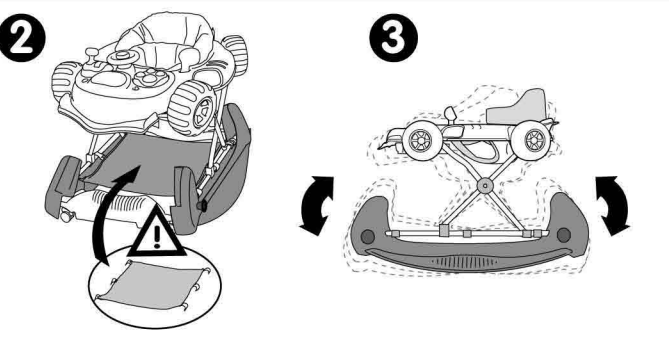

D
To fit the tray

• **Battery not supplied**

CAUTION! : Do not recharge batteries. When inserting batteries or accumulators, make sure the polarity is right. Do not mix old and new batteries or accumulators. Do not mix different makes of battery or accumulator. Only use the types of battery or accumulator recommended. Remove used batteries or accumulators from the toy. Do not short-circuit the battery or accumulator terminals. Accumulators should be removed from the toy before charging whenever possible. Recharging accumulators should always be supervised by an adult.