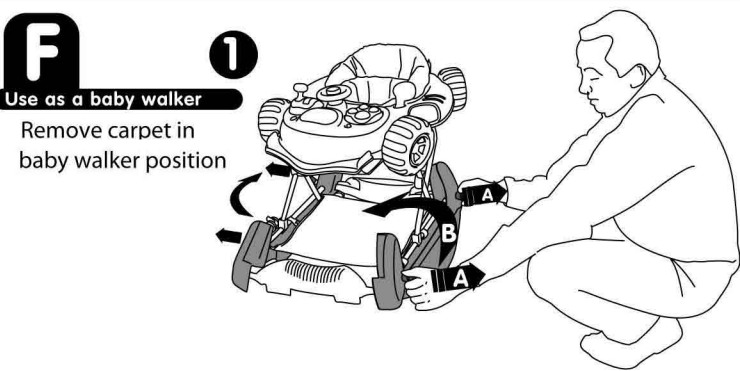

D
To fit the tray

• **Battery not supplied**

CAUTION! : Do not recharge batteries. When inserting batteries or accumulators, make sure the polarity is right. Do not mix old and new batteries or accumulators. Do not mix different makes of battery or accumulator. Only use the types of battery or accumulator recommended. Remove used batteries or accumulators from the toy. Do not short-circuit the battery or accumulator terminals. Accumulators should be removed from the toy before charging whenever possible. Recharging accumulators should always be supervised by an adult.